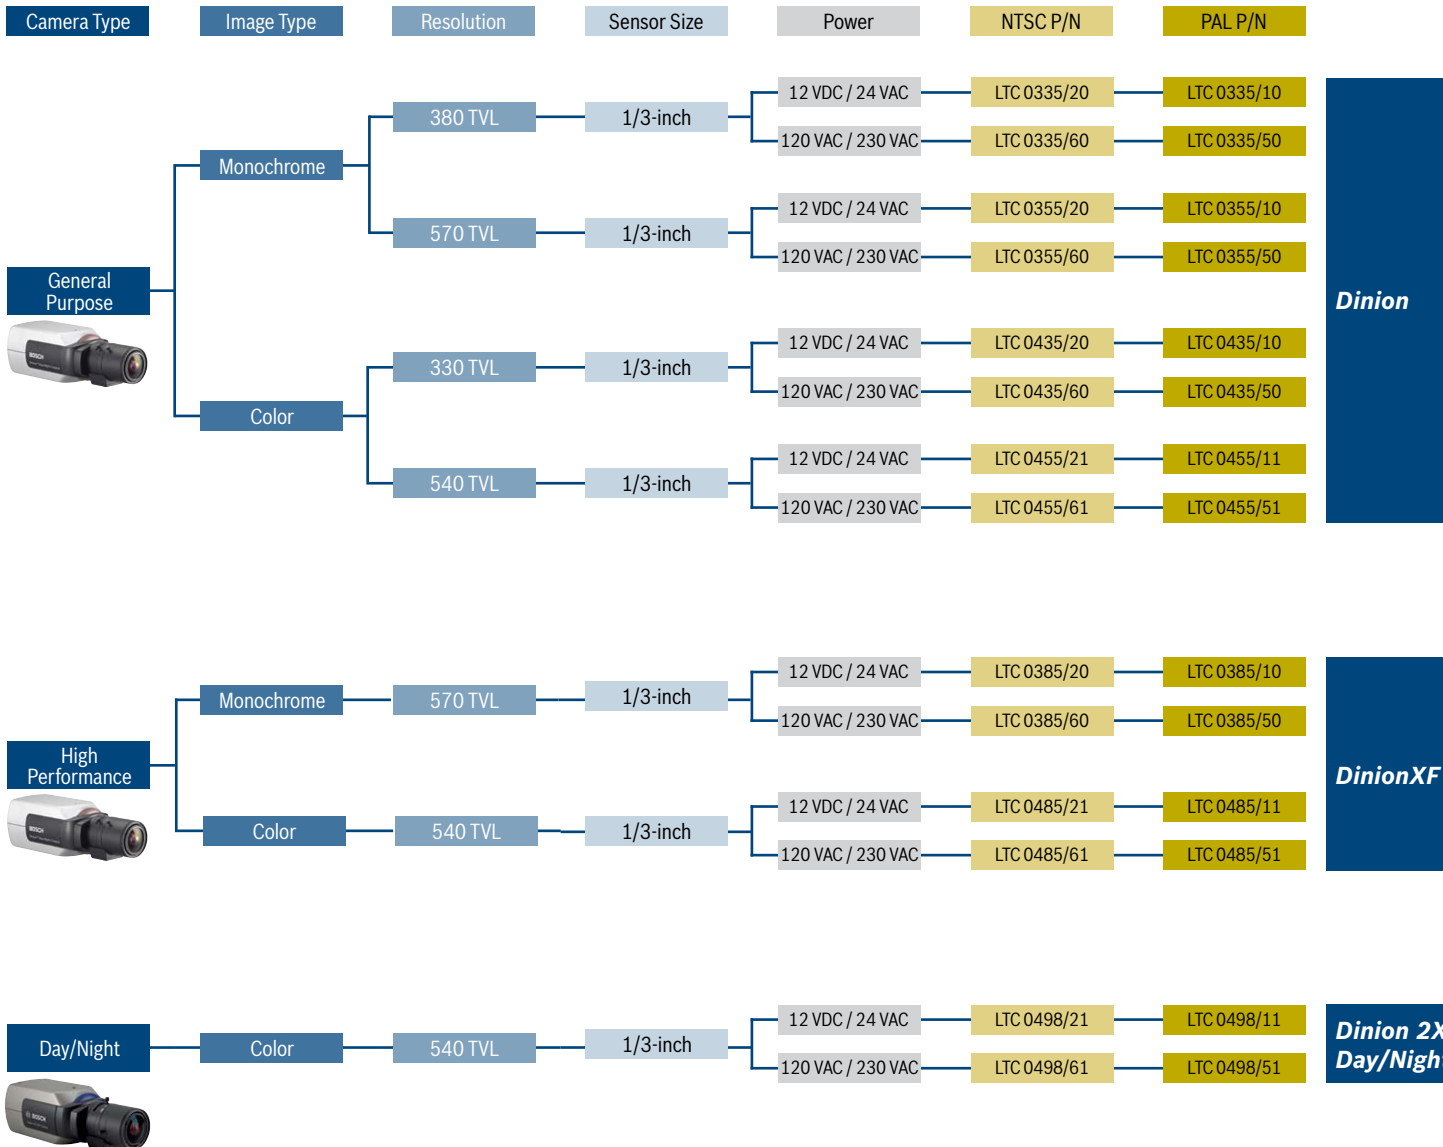

* F1.2 Lens, 89% scene reflectance, 30 IRE

Dinion Cameras Quick Guide

BOSCH

Invented for life

Camera Selection Chart

Lenses

Varifocal, manual iris

LTC 3361/50	1/3-inch 2.8-10.0mm (f/1.4)
LTC 3361/41	1/3-inch 2.8-12.0mm (f/1.4)
LTC 3361/32	1/3-inch 3.0-8.0mm (f/1.4)
LTC 3361/60	1/3-inch 3.5-8.0mm (f/1.4)
LTC 3371/21	1/3-inch 5.0-50.0mm (f/1.4)
LTC 3371/50	1/3-inch 5.0-50.0mm (f/1.4)

Varifocal, auto-iris

LTC 3364/50	1/3-inch 2.8-10.0mm, AI (f/1.4)
LTC 3364/32	1/3-inch, 3 - 8mm, AI (f/1.0)
LTC 3364/60	1/3-inch 3.5-8.0mm, AI (f/1.4)
LTC 3374/21	1/3-inch 5.0-50.0mm, AI (f/1.4)
LTC 3374/50	1/3-inch 5.0-50.0mm, AI (f/1.7)

Varifocal, auto-iris (IR Corrected)

LTC 3364/21	1/3-inch 2.8-6.0mm, AI (f/1.4)
LTC 3364/30	1/3-inch 3.0-8.0mm, AI (f/1.0)
LTC 3664/40	1/3-inch 2.8-11.0mm, AI (f/1.4)
LTC 3664/30	1/3-inch 3.0-8.0mm, AI (f/1.0)
LTC 3674/20	1/3-inch 7.5-50.0mm, AI (f/1.3)

Motorized zoom, auto-iris

LTC 3384/21	1/3-inch 6.0-60.0mm, 10X (f/1.4)
-------------	----------------------------------