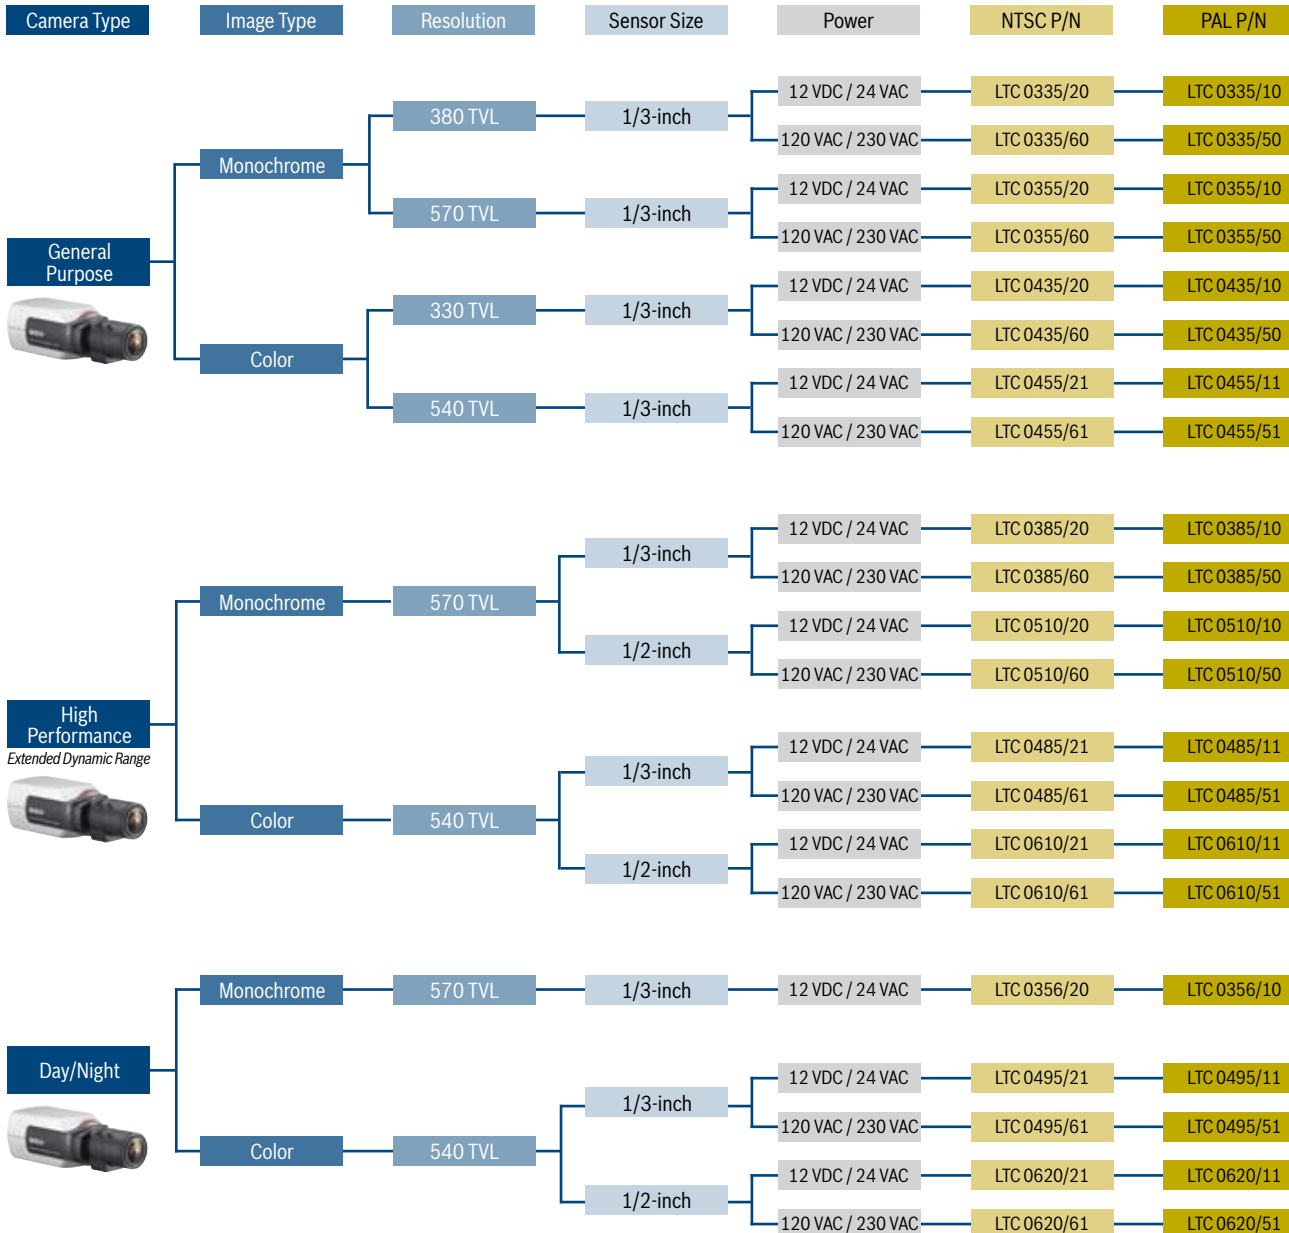

<sup>1</sup> F1.2 Lens, 89% scene reflectance, 30 IRE

## Camera Selection Chart

**Dinion**

**Dinion<sup>XF</sup>**

**Dinion  
Day/Night**

**Dinion<sup>XF</sup>  
Day/Night**